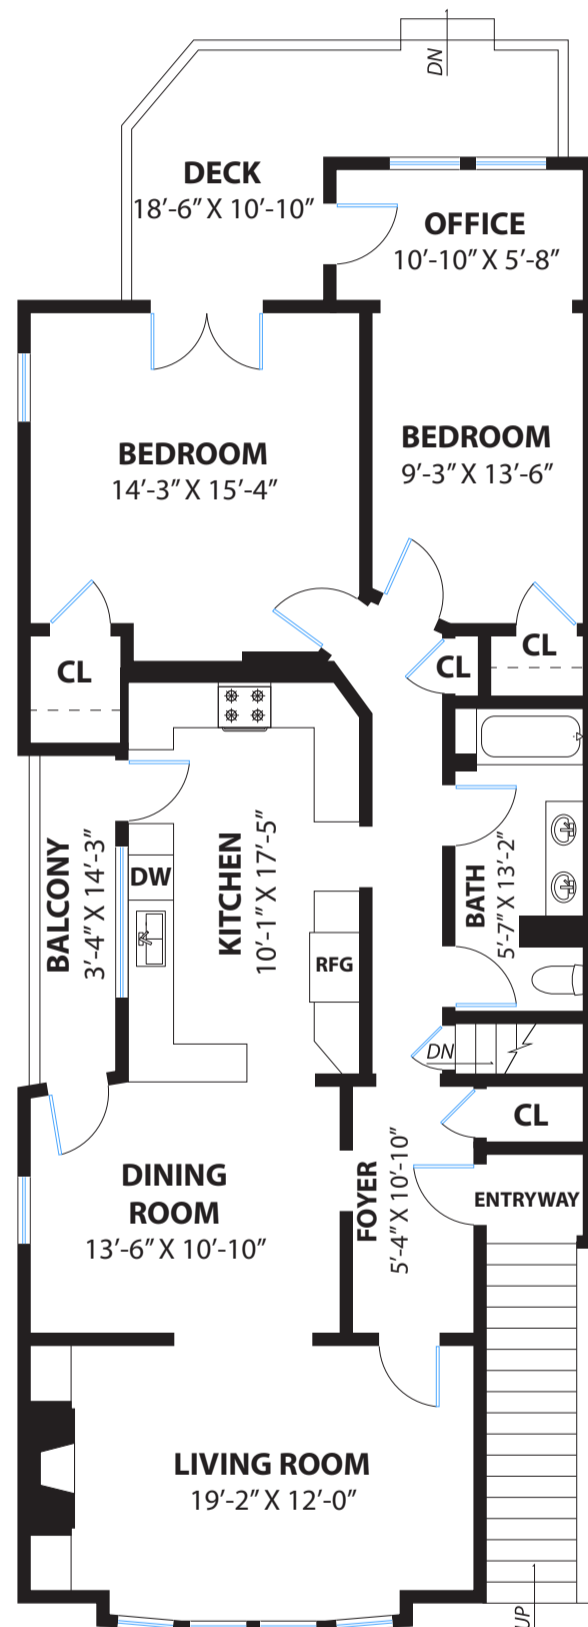

25 CASELLI AVENUE

SAN FRANCISCO

STORAGE AREA / LAUNDRY AREA / CRAWL SPACE

GARAGE / SIDE ENTRY

MAIN FLOOR