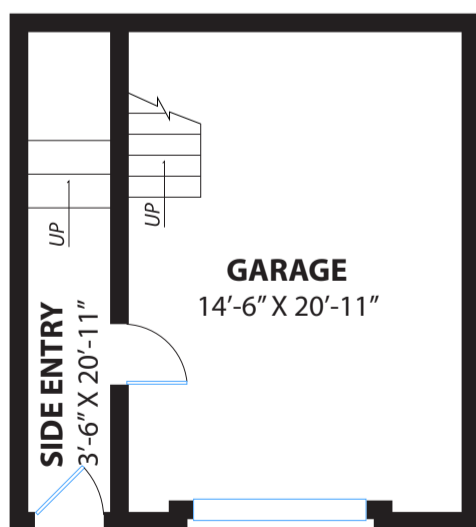

25 CASELLI AVENUE

SAN FRANCISCO

STORAGE AREA / LAUNDRY AREA / CRAWL SPACE

GARAGE / SIDE ENTRY

MAIN FLOOR