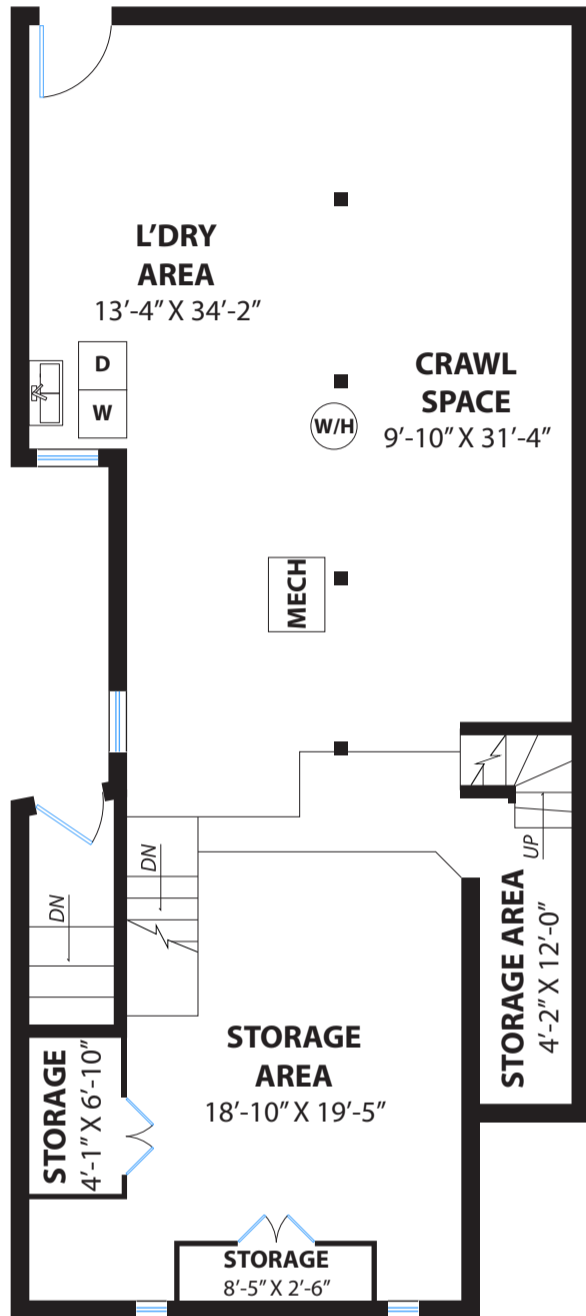

25 CASELLI AVENUE

SAN FRANCISCO

STORAGE AREA / LAUNDRY AREA / CRAWL SPACE

GARAGE / SIDE ENTRY

MAIN FLOOR