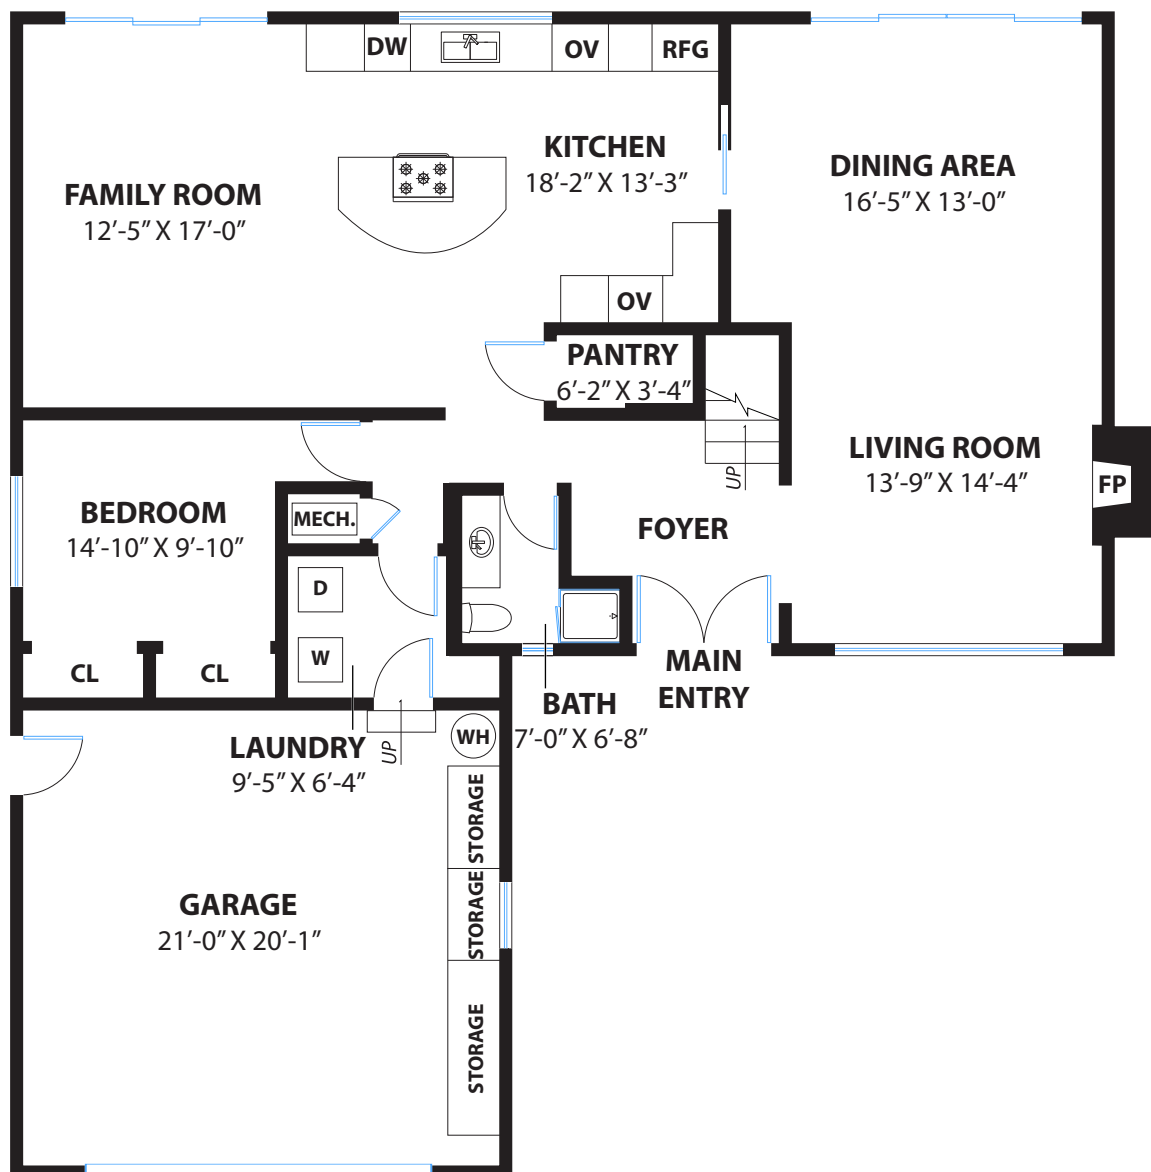

# 31 TAN OAK CIRCLE

SAN RAFAEL

UPPER FLOOR

MAIN FLOOR